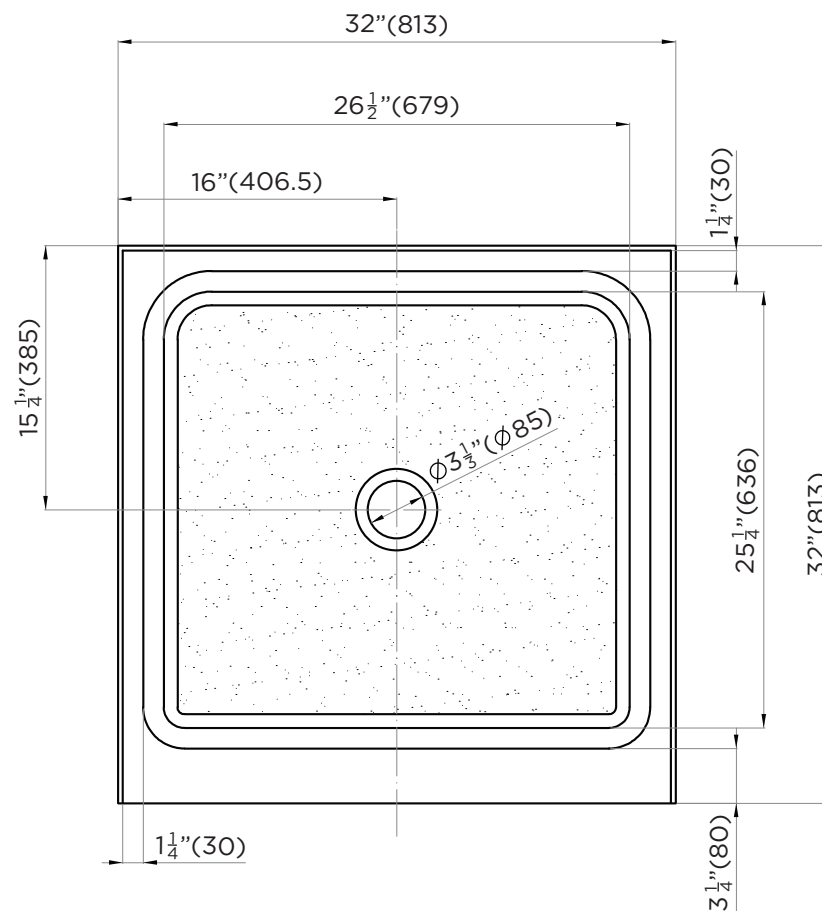

SPECIFICATIONS / TECHNICAL DATA

SHOWER BASE

SINGLE THRESHOLD

ATTENTION! Dimensions may vary by up to 3/8". It is highly recommended to pull all dimensions of actual model for installation and measuring purposes.

MODEL# SBA3232W-F