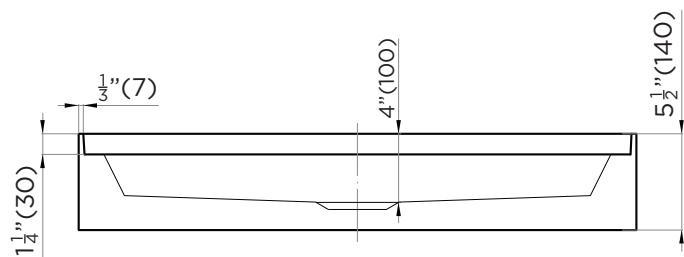

SPECIFICATIONS / TECHNICAL DATA

SHOWER BASE

SINGLE THRESHOLD

ATTENTION! Dimensions may vary by up to 3/8". It is highly recommended to pull all dimensions of actual model for installation and measuring purposes.